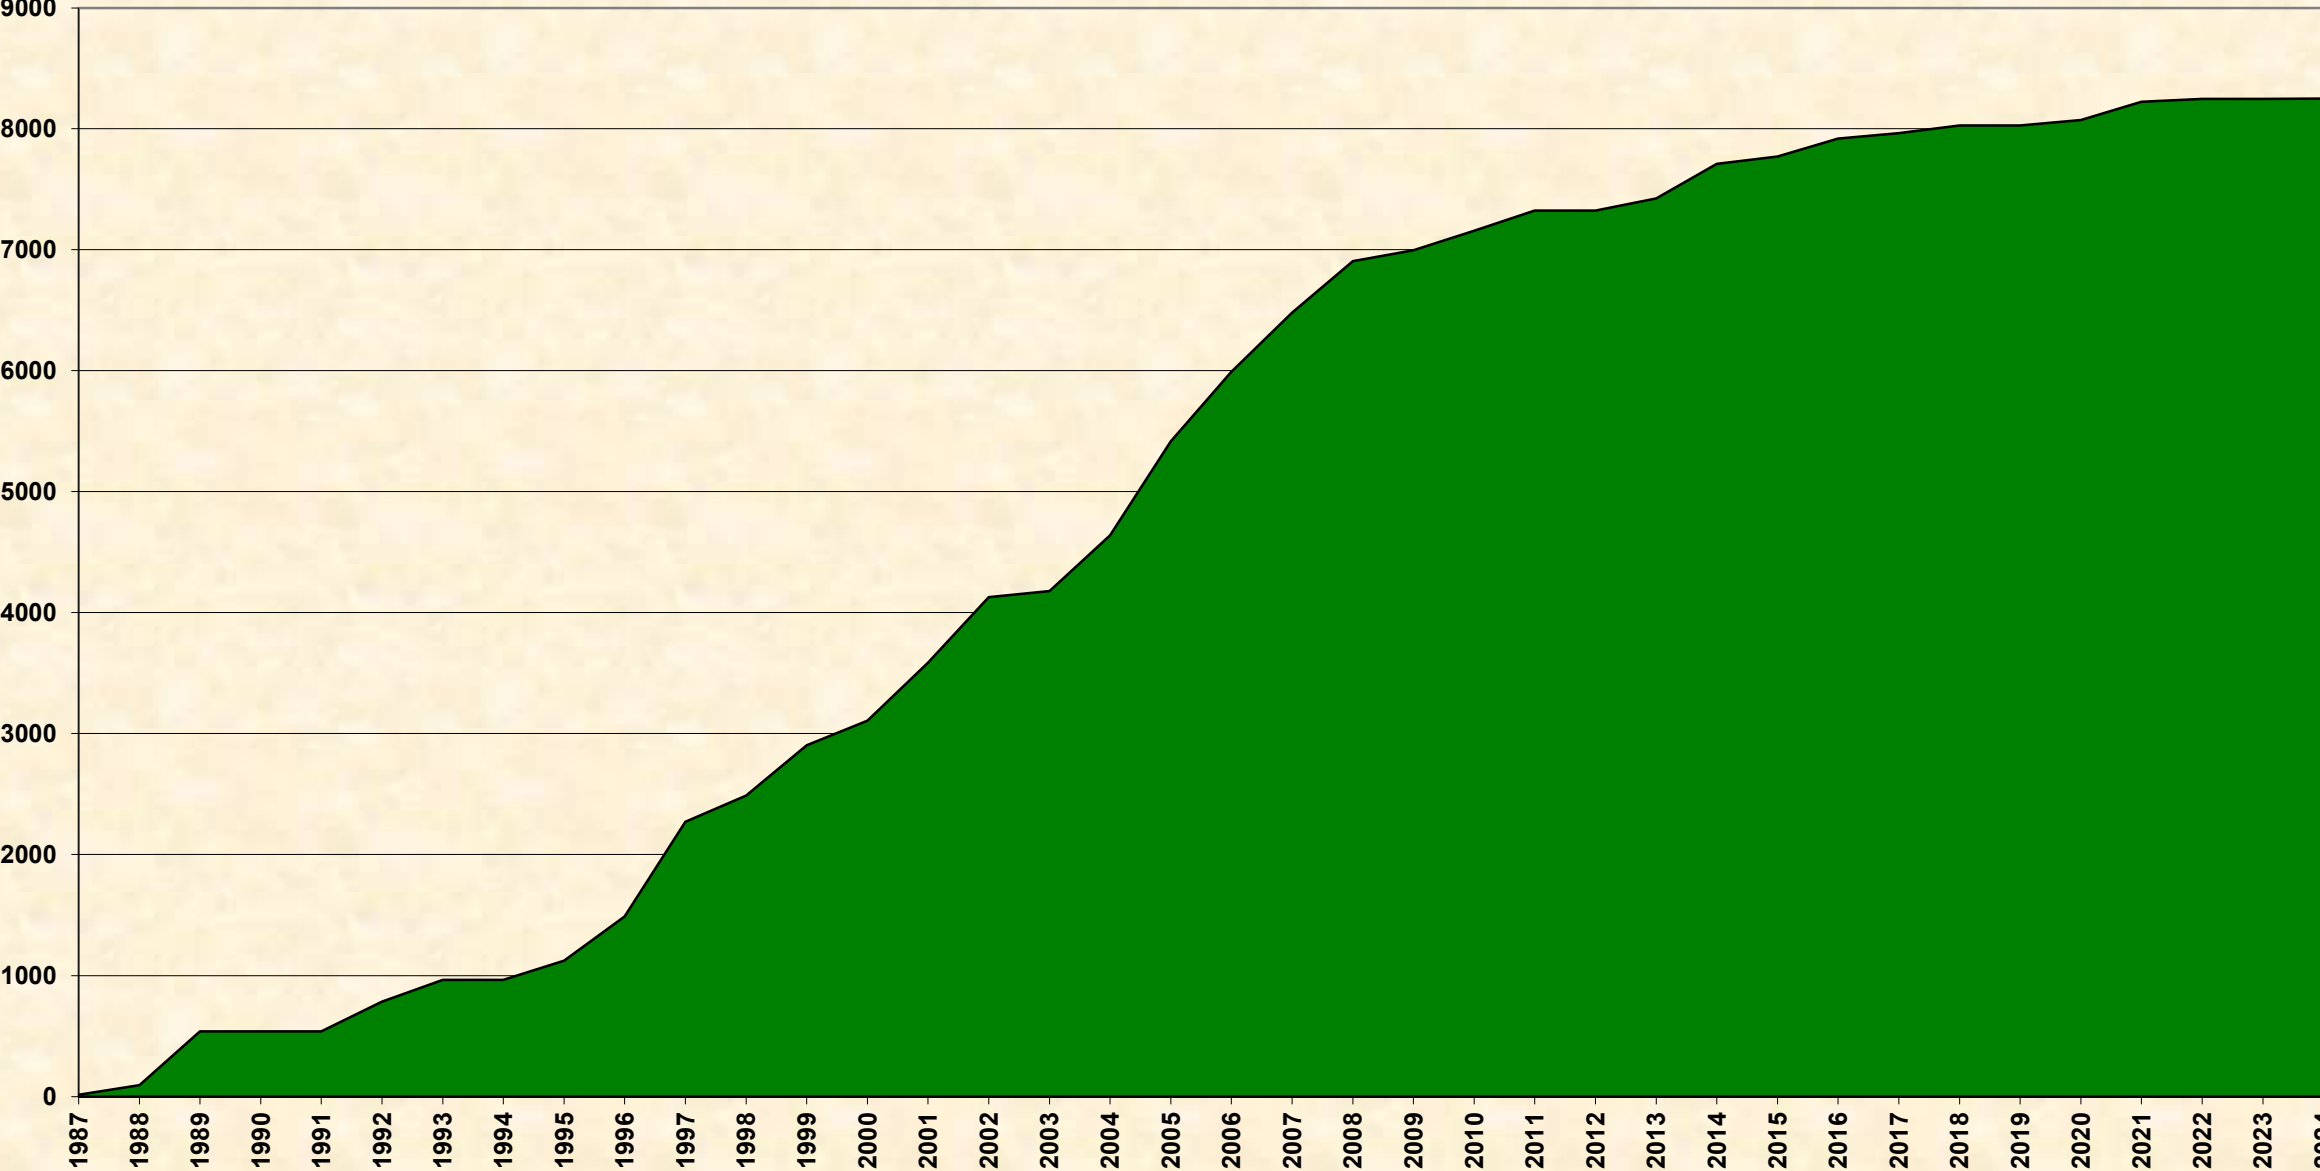

MORRIS COUNTY FARMLAND PRESERVATION CUMULATIVE ACRES PRESERVED

Acres

Acres Preserved as of October 23, 2024 - 8,250.07

Year